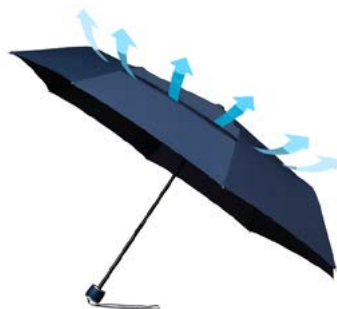

LGF-99 MINIMAX® ECO by IMPLIVA

opvouwbare paraplu, met kwalitatief hoogwaardig eco-vriendelijk doek, windproof, 3-delig, zwart metalen stok en frame, bijpassend gekleurd handvat, met foedraal.

folding umbrella, with high-quality eco-friendly cloth, windproof, 3-section, black metal shaft and frame, matching colour handle, with selfcase.

parapluie pliant, avec tissu de haute qualité respectueux de l'environnement, résistant au vent, 3 sections, manche et armature en métal noir, poignée de même couleur, avec housse.

Taschenschirm, mit hochwertigen Öko-Tuch, Windsicher, 3-teilig, Stock und Gestell aus Schwarz Metall Griff farblich passend, mit Futteral.

8 banen / panels / panneaux / Segmente

A: 36,5 cm, B: 53 cm, C: 48 cm

doek / canopy / toile / Bezug: ECO recycled PET bottles

100 cm

25 cm

zwart glasfiber frame / black fiberglass frame / armature noire en fibre de verre / schwarzes Glasfibernestell

max. bedrukkingsoppervlakte

max. printing surface

max. surface d' impression

max. Druckfläche

A - 15 cm | B - 13 cm | C - 24 cm